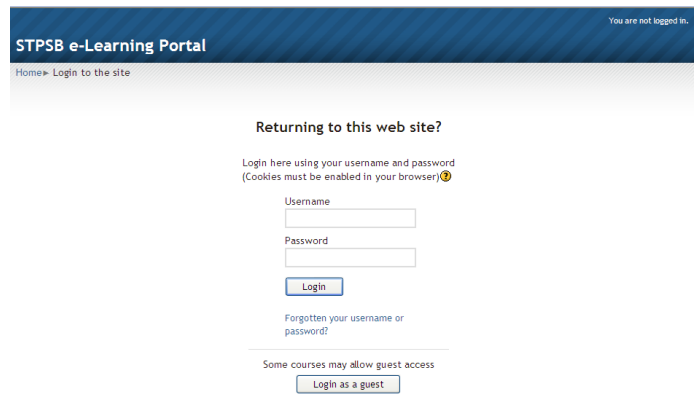

Student Quick Start Guide to

Site location: <https://moodle.stpsb.org>

Click on the "Login" button.

Logging in:

Your username is your **Student ID**.
Your password is **the one you created**.

Once you are logged into Moodle, you will see the courses that you are enrolled.