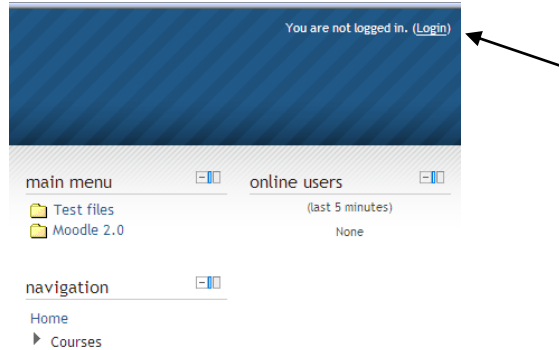

Student Quick Start Guide to

Site location: <https://moodle.stpsb.org>

Click on the "Login" button.

Logging in:

Your username is your **Student ID**.
Your password is **the one you created**.

Once you are logged into Moodle, you will see the courses that you are enrolled.

Moodle is set up in blocks. Your **course information** will be in the middle section.