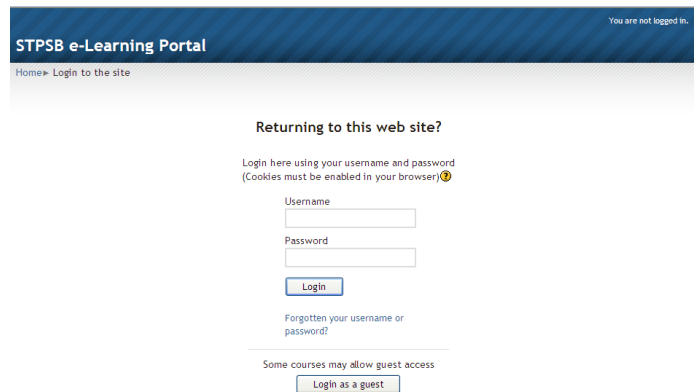

Student Quick Start Guide to

Site location: <https://moodle.stpsb.org>

Click on the "Login" button.

Logging in:

Your username is your **Student ID**.
Your password is **the one you created**.

Once you are logged into Moodle, you will see the courses that you are enrolled.